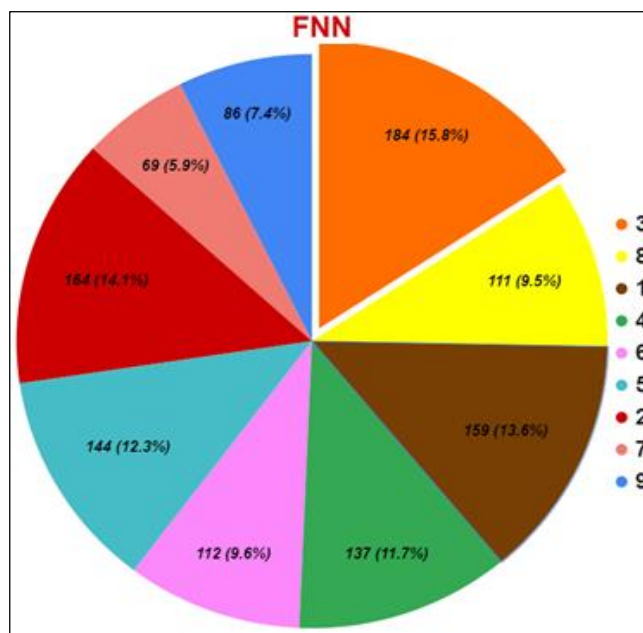

Fig 10: Pie Chart indicating the first name number & the corresponding frequency (Numbers & percentage of total data) of Engineers cum Arbitrators with the corresponding First Name Number (FNN)