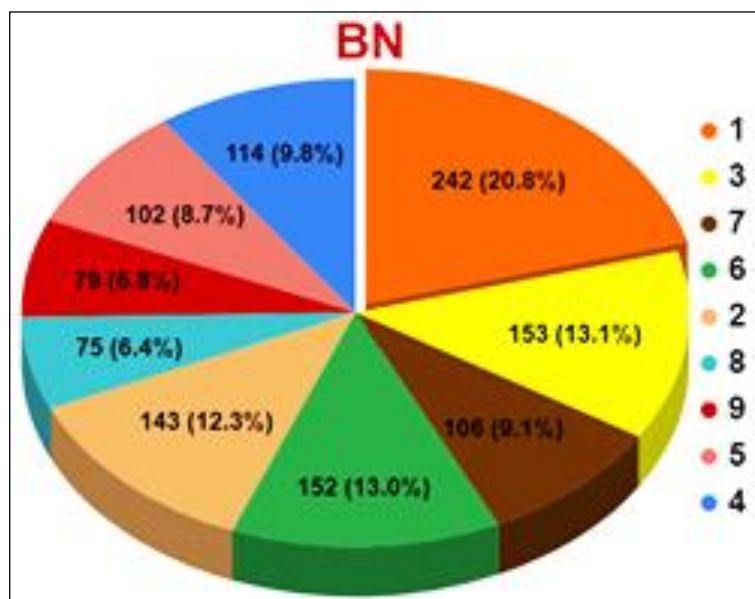

Fig 2: Pie Chart indicating the Birth Numbers 1 to 9 & the corresponding frequency (Numbers & percentage of total data) of Engineers cum Arbitrators with the corresponding Birth Number (BN)

The analysis is clearly shown by Bar & Pie Chart for Destiny Numbers. It indicates how the numbers' life path energy works as per the ruling planet.