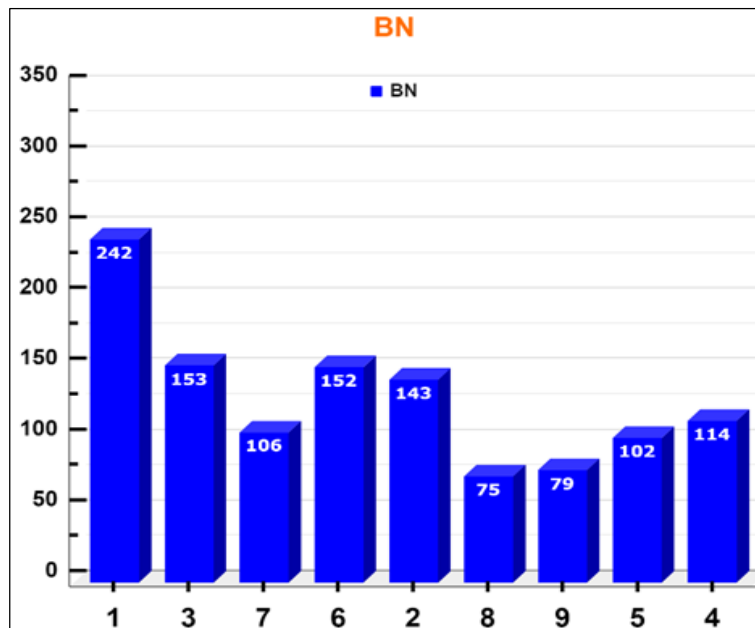

**For example:** Name-Sh. Narendra Modi.

N	A	R	E	N	D	R	A	
5	1	2	5	5	4	2	1	
M	O	D	I	25 + 16 = 41				NN
4	7	4	1					4+1=5

These are the most important numbers (apart from other numbers & sub-numbers) to analyze their impact in the native's life in terms of analyzing and predicting the Past, Present and Future events of the native's life.

**b. Methods**

There are several methods of numerology for name calculation. Here, we have followed the Chaldean Numerology System. (Table 2)

In Chaldean system, number 9 is considered as a divine number, hence not assigned to any alphabet.

**Table 2: Chaldean Numerology System**

Letter	Number	Ruler
A, I, J, Q, Y	1	Sun
B, K, R	2	Moon
C, G, L, S	3	Jupiter
D, M, T	4	Rahu
E, H, N, X	5	Mercury
U, V, W	6	Venus
O, Z	7	Ketu
F, P	8	Saturn
--	9	Mars

**Pictorial Formats of data with Data Analysis & Description**

The analysis is clearly shown by Bar & Pie Chart for Birth

Numbers. It indicates how the numbers' physical energy works as per the ruling planet.