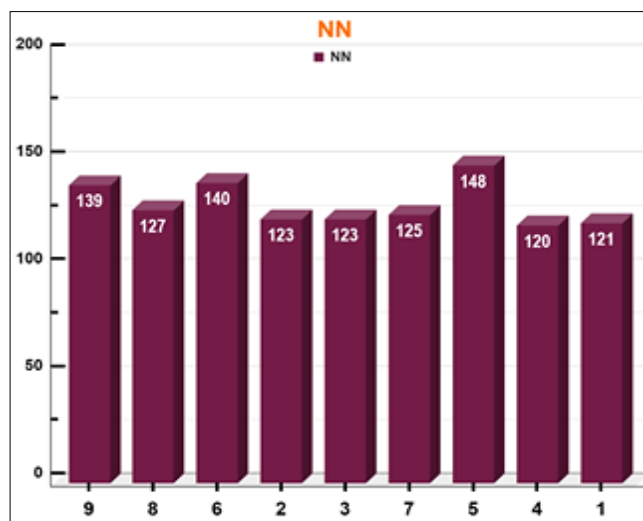

Fig 11: Bars indicating the full name number & the corresponding frequency (numbers out of total data) of Engineers cum Arbitrators with the corresponding Full Name Number (NN)