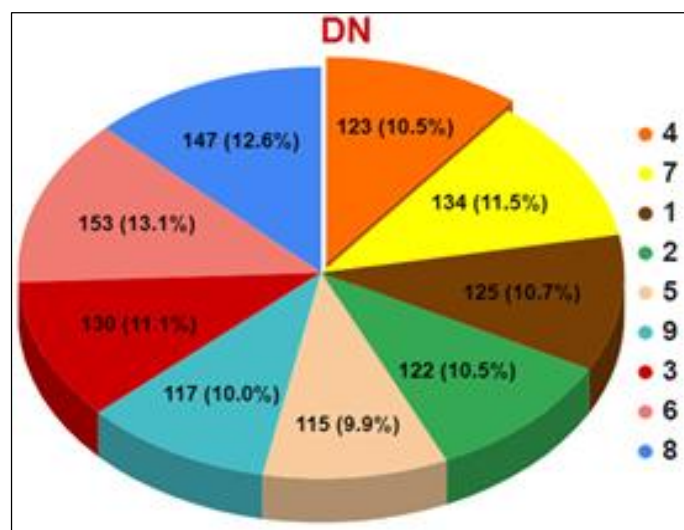

**Pictorial Formats of data with Data Analysis & Description**

The analysis is clearly shown by Bar & Pie Chart for Birth

Numbers. It indicates how the numbers' physical energy works as per the ruling planet.

**Fig 1:** Bars indicating the Birth Numbers 1 to 9 & the corresponding frequency (numbers out of total data) of Engineers cum Arbitrators with the corresponding Birth Number (BN)

**Fig 2:** Pie Chart indicating the Birth Numbers 1 to 9 & the corresponding frequency (Numbers & percentage of total data) of Engineers cum Arbitrators with the corresponding Birth Number (BN)

The analysis is clearly shown by Bar & Pie Chart for Destiny Numbers. It indicates how the numbers' life path energy works as per the ruling planet.

**Fig 3:** Bars indicating the Destiny Numbers 1 to 9 & the corresponding frequency (numbers out of total data) of Engineers cum Arbitrators with the corresponding Destiny Number (DN)

**Fig 4:** Pie Chart indicating the Destiny Numbers 1 to 9 & the corresponding frequency (Numbers & percentage of total data) of Engineers cum Arbitrators with the corresponding Destiny Number (DN)

The analysis is clearly shown by Bar & Pie Chart for Zodiac Numbers. Zodiac numbers are assigned as per Table 1. It