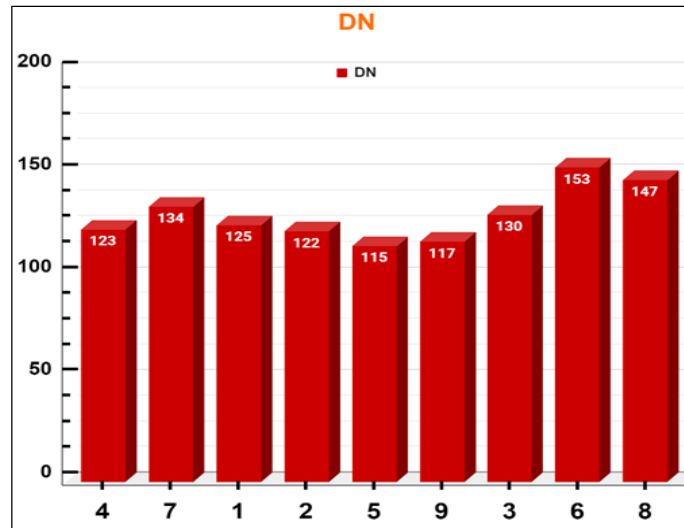

**Pictorial Formats of data with Data Analysis & Description**

The analysis is clearly shown by Bar & Pie Chart for Birth

Numbers. It indicates how the numbers' physical energy works as per the ruling planet.

**Fig 1:** Bars indicating the Birth Numbers 1 to 9 & the corresponding frequency (numbers out of total data) of Engineers cum Arbitrators with the corresponding Birth Number (BN)

**Fig 2:** Pie Chart indicating the Birth Numbers 1 to 9 & the corresponding frequency (Numbers & percentage of total data) of Engineers cum Arbitrators with the corresponding Birth Number (BN)

The analysis is clearly shown by Bar & Pie Chart for Destiny Numbers. It indicates how the numbers' life path energy works as per the ruling planet.

**Fig 3:** Bars indicating the Destiny Numbers 1 to 9 & the corresponding frequency (numbers out of total data) of Engineers cum Arbitrators with the corresponding Destiny Number (DN)