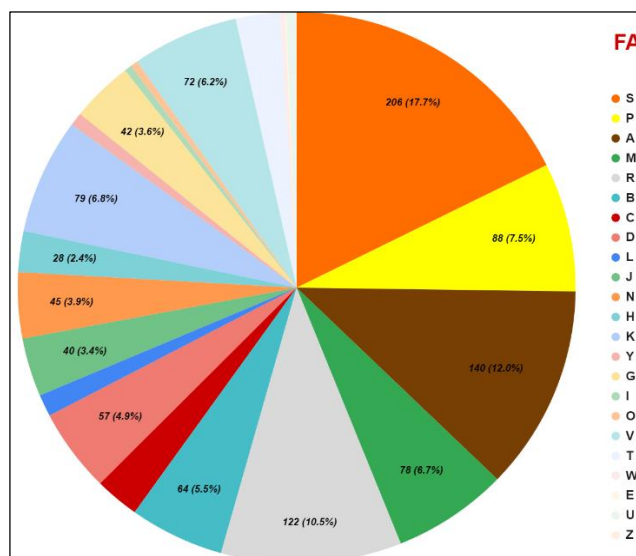

Fig 8: Pie Chart indicating the first letter of the first name & the corresponding frequency (Numbers & percentage of total data) of Engineers cum Arbitrators with the corresponding First Alphabet (FA)