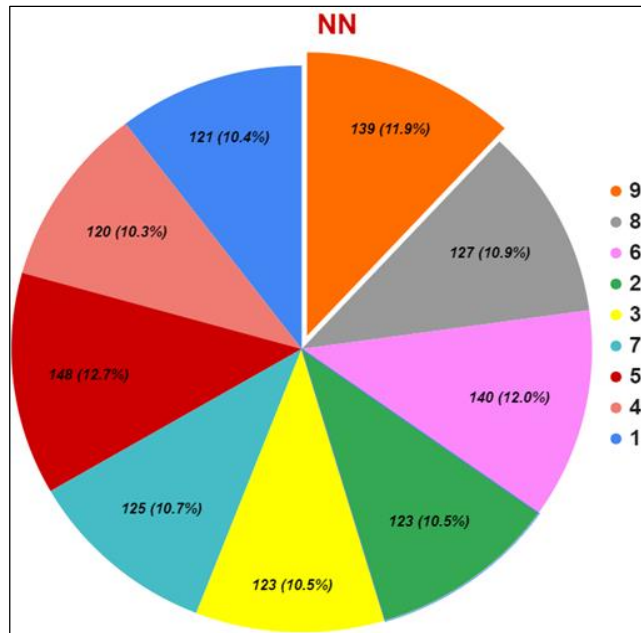

**Fig 8:** Pie Chart indicating the first letter of the first name & the corresponding frequency (Numbers & percentage of total data) of Engineers cum Arbitrators with the corresponding First Alphabet (FA)

**Fig 9:** Bars indicating the first letter of the first name number & the corresponding frequency (Numbers out of total data) of Engineers cum Arbitrators with the corresponding First Name Number (FNN)

**Fig 10:** Pie Chart indicating the first name number & the corresponding frequency (Numbers & percentage of total data) of Engineers cum Arbitrators with the corresponding First Name Number (FNN)

**Fig 11:** Bars indicating the full name number & the corresponding frequency (numbers out of total data) of Engineers cum Arbitrators with the corresponding Full Name Number (NN)

**Fig 12:** Pie Chart indicating the full name number & the corresponding frequency (Numbers & percentage of total data) of Engineers cum Arbitrators with the corresponding Full Name Number (NN)

The above Bar & Pie Charts for First name number (Fig 9 & 10) & Full name number (Fig 11 & 12) clearly indicate that both names are equally important to achieve the life goal by the native. They can also be read & analyzed in correlation with the date of birth of the native to understand how the energy of numbers and alphabets work together with the energy of ruling planet in the native’s life.