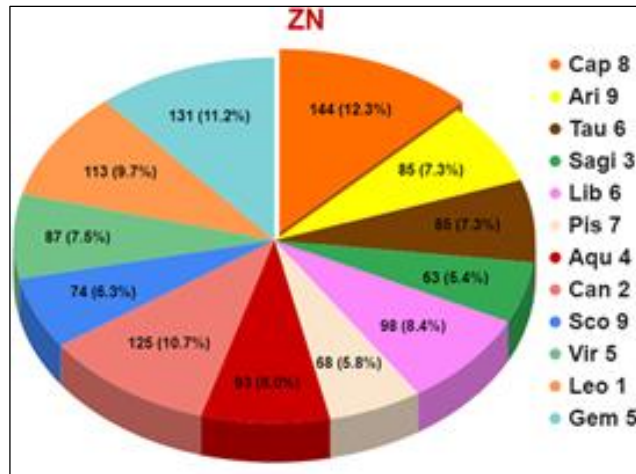

Fig 6: Pie Chart indicating the Zodiac Signs & Zodiac Numbers & the corresponding frequency (Numbers & percentage of total data) of Engineers cum Arbitrators with the corresponding Zodiac (ZN)

The analysis is clearly shown by Bar & Pie Chart for first letter of the first name. The bars are loudly indicating how powerful is the energy of first letter of the native's first

name & we can analyze it in correlation with the core numbers of date of birth, for getting proper results.