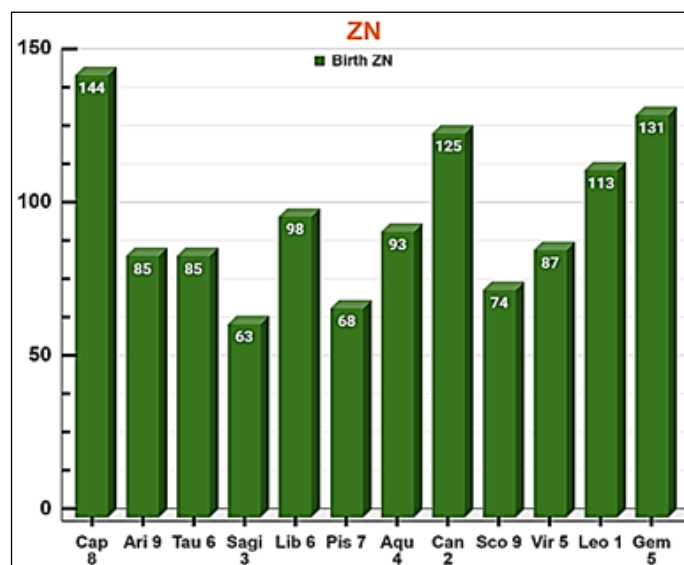

Fig 5: Bars indicating the Zodiac Signs & Zodiac Numbers & the corresponding frequency (numbers out of total data) of Engineers cum Arbitrators with the corresponding Zodiac (ZN)